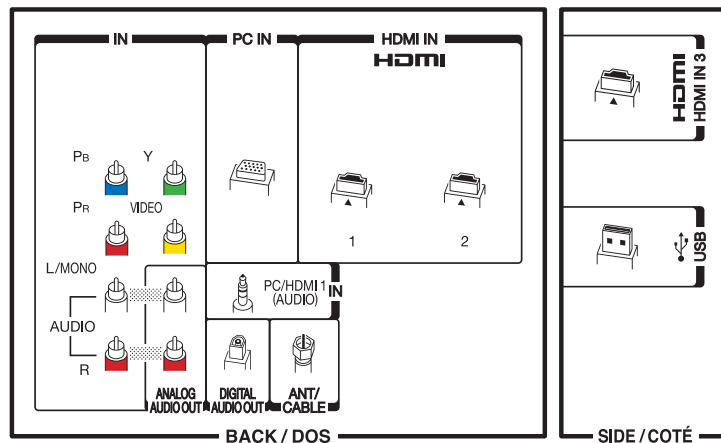

Toshiba 46SL412U

Cabinet

- Screen Size Class: 46 in.
- Actual Screen Size Diagonal: 45.9 in.

Panel Specifications

- Backlighting System: LED
- Resolution: 1080p
- Frame Rate: 120Hz
- Backlighting Control: DynaLight™
- CineSpeed® Panel

Video Chassis

- Native Mode™: Easily take control with Native Mode™! This technology displays the image edges normally lost to over-scanning.
- Gaming Mode: Initiate the gaming experience by reducing game controller delay with Gaming Mode.

Audio

- Invisible Speaker System Design
- Speaker: 7W + 7W
- Mute/Half Mute

Convenience

- Input Labeling
- Channel Browser
- Sleep Timer
- Remote Control

Jack Pack

- HDMI® Digital Inputs²: 3 w/CEC
  Easily connect to high-definition video, and amazingly immersive surround sound in one cable.
- ColorStream™ Component Video Inputs: 1
- PC Input: 1 Hi-Res
- USB Ports: 1 (Music/Photo)
- Composite: 1

Product and Packaging

- VESA Mounting Pattern³:
  400mm × 400mm
- Limited Warranty: 1 Year
  Parts & Labor
- Energy Star Compliant
- Dimensions w/ Stand (W×H×D):
  43.05 in. × 28.18 in. × 10.14 in.
  Weight: 38.58 lbs.
- Dimensions w/o Stand (W×H×D):
  43.05 in. × 26.43 in. × 1.38 in.
  Weight: 31.97 lbs.
- Shipping Dimensions (W×H×D):
  49.96 in. × 31.02 in. × 6.34 in.
  Weight: 49.60 lbs.

UPC

- 022265004326

TOSHIBA
Leading Innovation >>>

¹While every effort has been made at the time of publication to ensure the accuracy of the information provided herein, product specifications, configurations, system/component/options availability are all subject to change without notice.

²HDMI®-CEC Use of HDMI®-CEC requires an HDMI®-CEC compatible display/peripheral device. Depending on the specifications of your device, some or all HDMI®-CEC functions may not work even if your display/peripheral device is HDMI®-CEC compatible.

³VESA® Mounting Pattern If you decide to wall mount your Toshiba television, always use a UL Listed wall bracket appropriate for the size and weight of the television. Care should be taken to place or install the display where it cannot be pushed, pulled over, or knocked down.